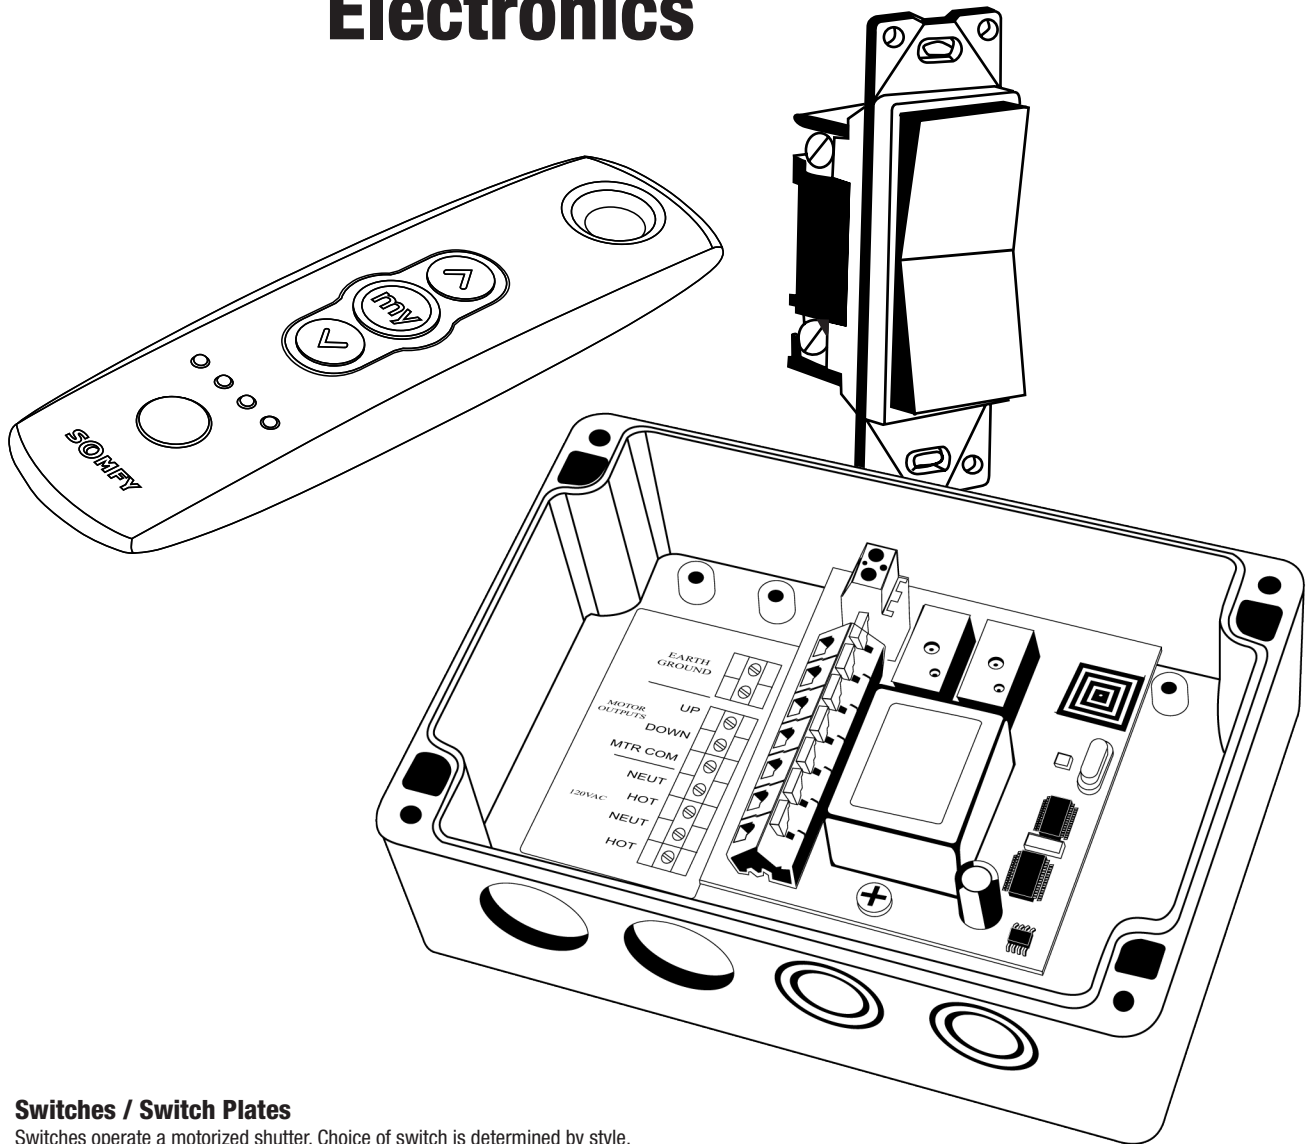

Section 8

Electronics

Switches / Switch Plates

Switches operate a motorized shutter. Choice of switch is determined by style.

Transmitters

Transmitters remotely operate shutters. Transmitters are capable of operating a single shutter as well as multiple shutters.

Control Systems

Control systems assign individual shutter motors to a transmitter. These can be assigned to work individually or have all of the shutters operate at once.

SWITCHES / SWITCH PLATES

Rocker Switches - Maintained 3 Fixed Positions